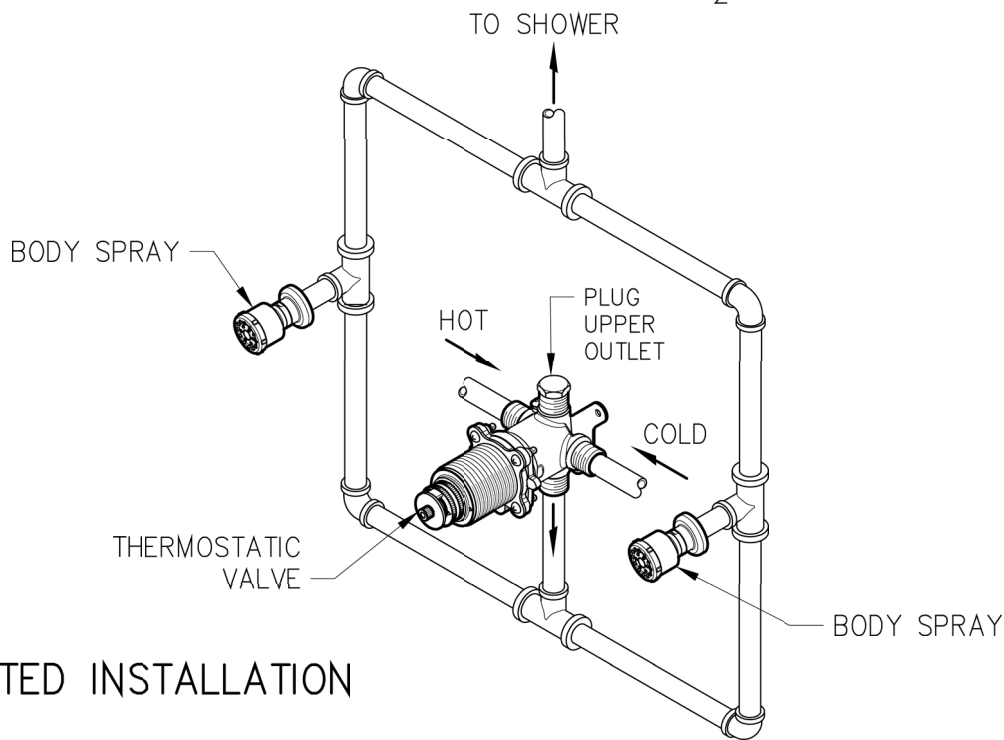

INSTALLATION DIMENSIONS

15 Series

Shower

Critical Dimensions:	
Minimum Hole Size	1 1/2 DIA

SUGGESTED INSTALLATION

Dimensions are in Inches

1-800-PFAUCET www.pricepfister.com
 19701 DaVinci, Lake Forest, CA 92610
 07/16/08