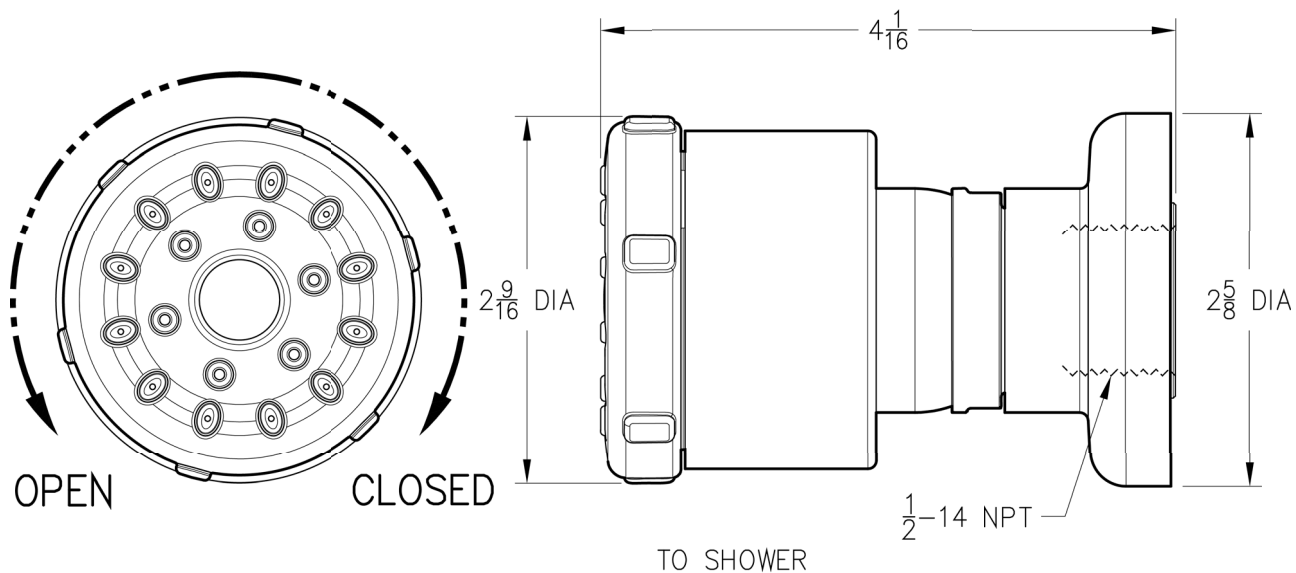

INSTALLATION DIMENSIONS

15 Series

Shower

Critical Dimensions:	
Minimum Hole Size	1 1/2 DIA

SUGGESTED INSTALLATION

Dimensions are in Inches

1-800-PFAUCET www.pricepfister.com
 19701 DaVinci, Lake Forest, CA 92610
 07/16/08